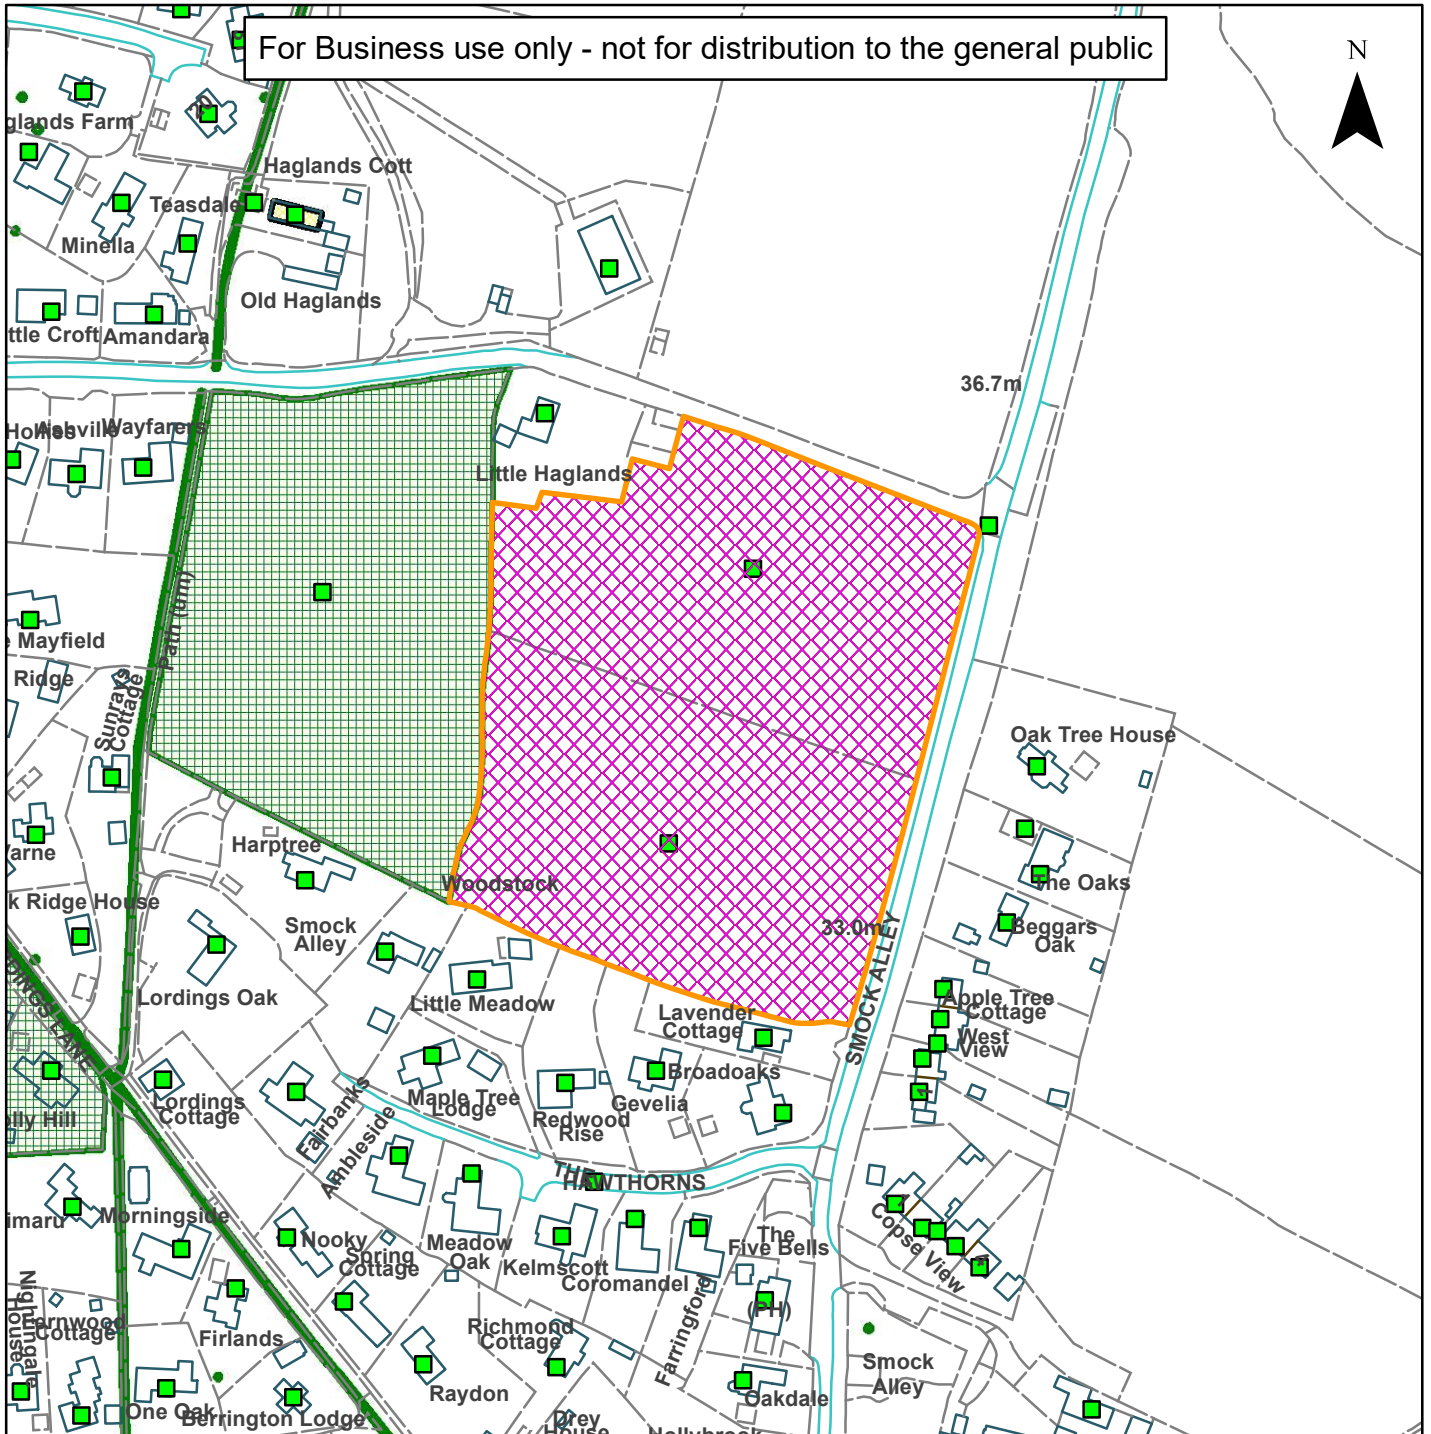

# 06) DC/21/2007 Map

**Horsham  
District  
Council**

Land West of Smock Alley, South of Little Haglands, West Chilington

For Business use only - not for distribution to the general public

**Scale:** 1:2,500

Reproduced by permission of Ordnance Survey map on behalf of HMSO. © Crown copyright and database rights (2019). Ordnance Survey Licence.100023865

Organisation	Horsham District Council
Department	
Comments	
Date	12/04/2024
MSA Number	100023865